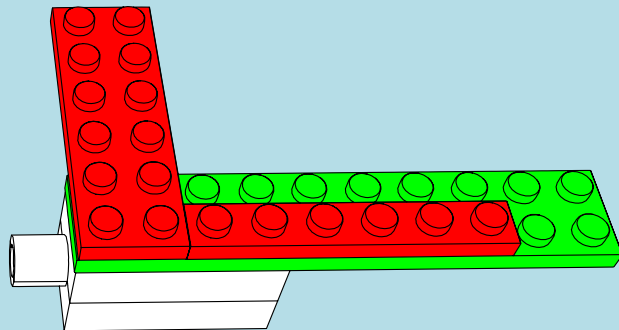

**LASER PEGS®**

The Ultimate Construction Toy For Kids®

MODELS  
MODÈLES  
**16 IN 1**  
MODELL • MODEL

**SPACE MARINE  
TROOP LANDER**

**G9030B**

**www.LaserPegs.com**

**WARNING:**  
**CHOKING HAZARD** - Small parts.  
Not for children under 3 yrs.  
Do not submerge in water.

**ATTENTION:**  
**DANGER DE SUFFOCATION** - Petits éléments.  
Ne convient pas aux enfants de moins de trois ans.  
Ne pas immerger le jeu dans l'eau.

**1**

2

3

4

5

6

1

SPACE MARINE TROOP LANDER: A high-powered, well-armed means of transporting soldiers from earth to the battlefields of outer space and beyond.

x1

LP-TPBV1

x2

LPP-1

x3

LPP-4

x4