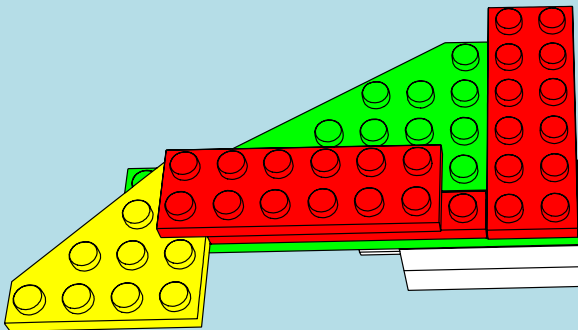

**LASER PEGS®**

The Ultimate Construction Toy For Kids®

MODELS  
MODÈLES  
**16 IN 1**  
MODELL • MODEL

**SPACE MARINE  
TROOP LANDER**

**G9030B**

**www.LaserPegs.com**

**WARNING:**  
**CHOKING HAZARD** - Small parts.  
Not for children under 3 yrs.  
Do not submerge in water.

**ATTENTION:**  
**DANGER DE SUFFOCATION** - Petits éléments.  
Ne convient pas aux enfants de moins de trois ans.  
Ne pas immerger le jeu dans l'eau.

**1**

2

3

4

5

6

1

2

**3**

4

5

6

7

8

8 a

SPACE MARINE TROOP LANDER: A high-powered, well-armed means of transporting soldiers from earth to the battlefields of outer space and beyond.

x1

LP-TPBV1

x2

LPP-1

x3

LPP-4

x4