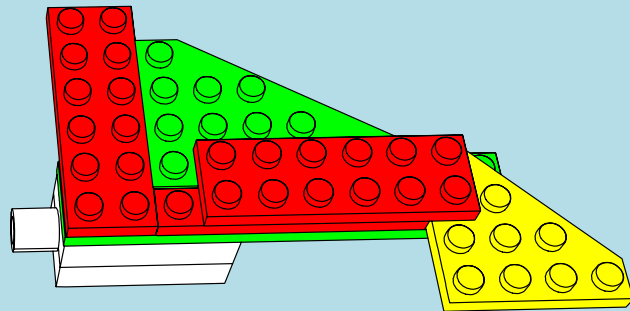

**LASER PEGS®**

The Ultimate Construction Toy For Kids®

MODELS  
MODÈLES  
**16 IN 1**  
MODELL • MODEL

**SPACE MARINE  
TROOP LANDER**

**G9030B**

**www.LaserPegs.com**

**WARNING:**  
**CHOKING HAZARD** - Small parts.  
Not for children under 3 yrs.  
Do not submerge in water.

**ATTENTION:**  
**DANGER DE SUFFOCATION** - Petits éléments.  
Ne convient pas aux enfants de moins de trois ans.  
Ne pas immerger le jeu dans l'eau.

**1**

2

3

4

5

6

1

SPACE MARINE TROOP LANDER: A high-powered, well-armed means of transporting soldiers from earth to the battlefields of outer space and beyond.

x1

LP-TPBV1

x2

LPP-1

x3

LPP-4

x4