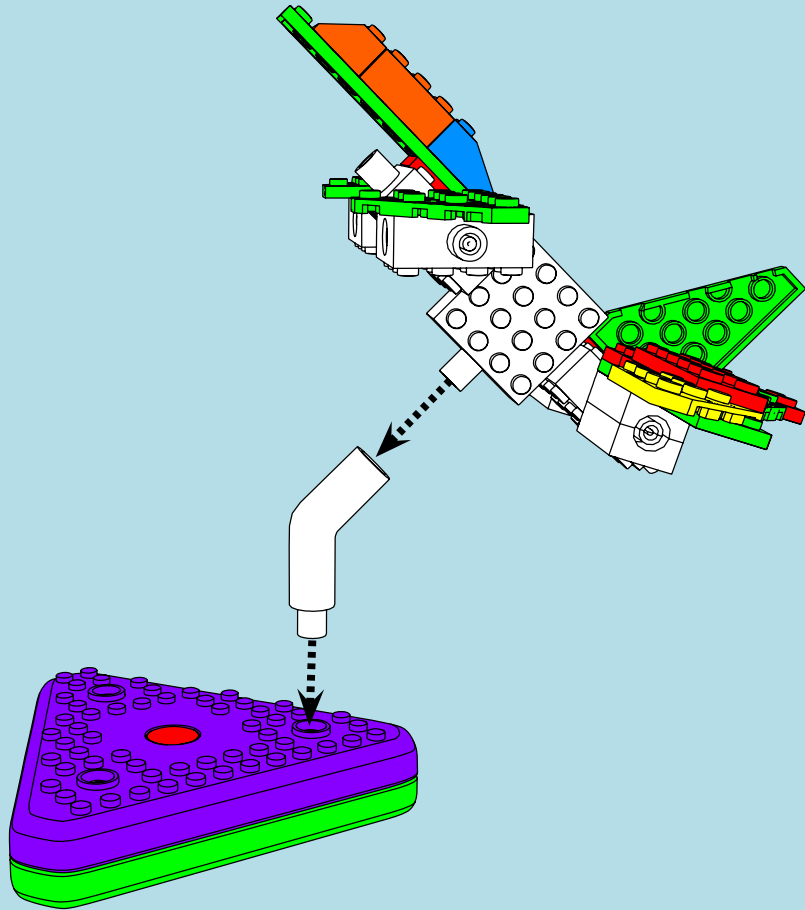

**LASER PEGS®**

The Ultimate Construction Toy For Kids®

MODELS  
MODÈLES  
**16 IN 1**  
MODELL • MODEL

**SPACE MARINE  
TROOP LANDER**

**G9030B**

**www.LaserPegs.com**

**WARNING:**  
**CHOKING HAZARD** - Small parts.  
Not for children under 3 yrs.  
Do not submerge in water.

**ATTENTION:**  
**DANGER DE SUFFOCATION** - Petits éléments.  
Ne convient pas aux enfants de moins de trois ans.  
Ne pas immerger le jeu dans l'eau.

**1**

2

3

4

5

6

1

2

**3**

4

5

6

7

8

8 a

SPACE MARINE TROOP LANDER: A high-powered, well-armed means of transporting soldiers from earth to the battlefields of outer space and beyond.

x1

LP-TPBV1

x2

LPP-1

x3

LPP-4

x4