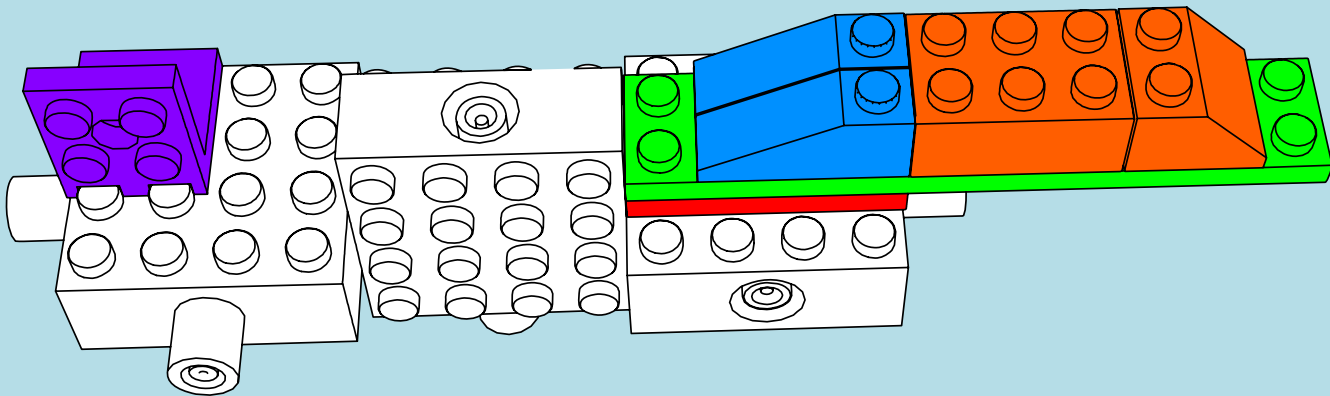

**LASER PEGS®**

The Ultimate Construction Toy For Kids®

MODELS  
MODÈLES  
**16 IN 1**  
MODELL • MODEL

**SPACE MARINE  
TROOP LANDER**

**G9030B**

**www.LaserPegs.com**

**WARNING:**  
**CHOKING HAZARD** - Small parts.  
Not for children under 3 yrs.  
Do not submerge in water.

2

**3**

4

5

6

7

8

8 a

SPACE MARINE TROOP LANDER: A high-powered, well-armed means of transporting soldiers from earth to the battlefields of outer space and beyond.

x1

LP-TPBV1

x2

LPP-1

x3

LPP-4

x4