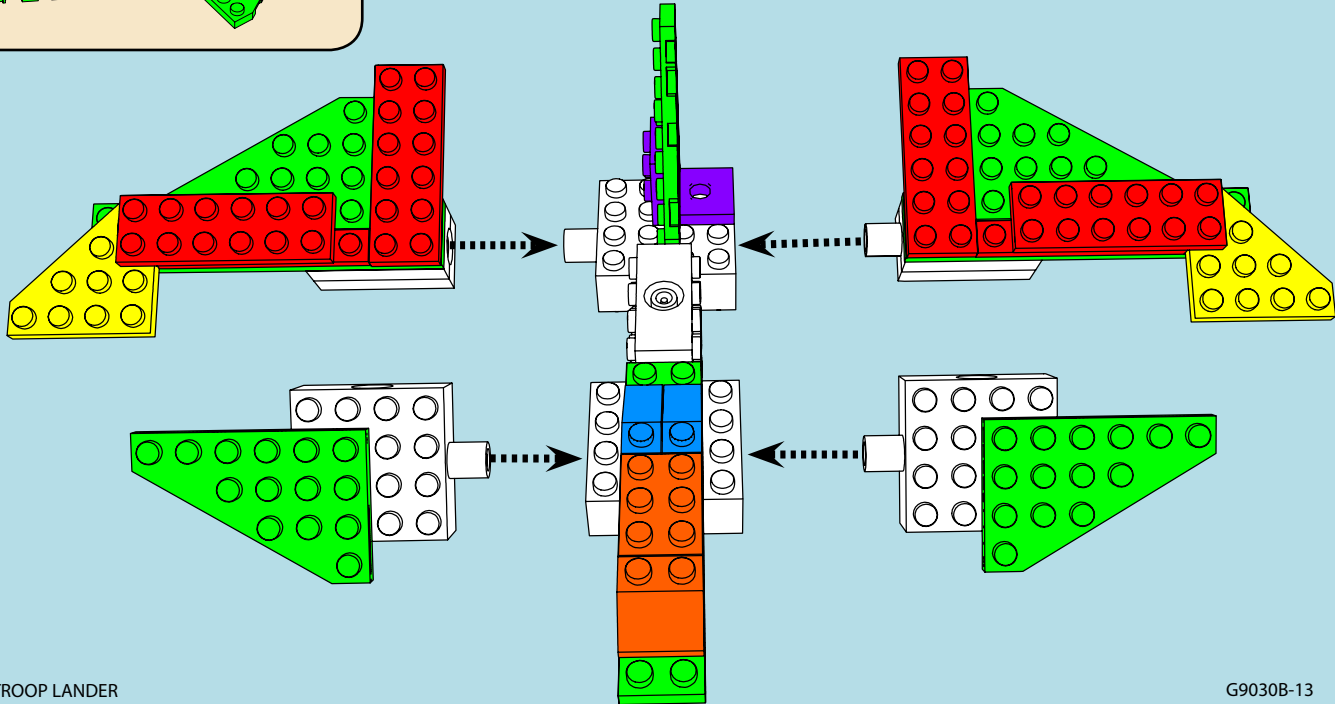

**LASER PEGS®**

The Ultimate Construction Toy For Kids®

MODELS  
MODÈLES  
**16 IN 1**  
MODELL • MODEL

**SPACE MARINE  
TROOP LANDER**

**G9030B**

**www.LaserPegs.com**

**WARNING:**  
**CHOKING HAZARD** - Small parts.  
Not for children under 3 yrs.  
Do not submerge in water.

2

**3**

4

5

6

7

8

8 a

SPACE MARINE TROOP LANDER: A high-powered, well-armed means of transporting soldiers from earth to the battlefields of outer space and beyond.

x1

LP-TPBV1

x2

LPP-1

x3

LPP-4

x4

LPP-5

x4

LPP-8

x1

LPP-10

x4

LPP-11

x1