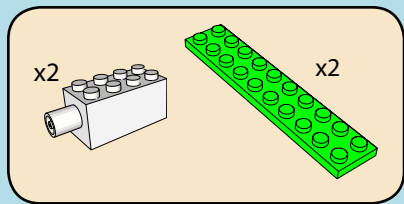

**LASER PEGS®**

The Ultimate Construction Toy For Kids®

MODELS  
MODÈLES  
**16 IN 1**  
MODELL • MODEL

**SPACE MARINE  
TROOP LANDER**

**G9030B**

**www.LaserPegs.com**

**WARNING:**  
**CHOKING HAZARD** - Small parts.  
Not for children under 3 yrs.  
Do not submerge in water.

**ATTENTION:**  
**DANGER DE SUFFOCATION** - Petits éléments.  
Ne convient pas aux enfants de moins de trois ans.  
Ne pas immerger le jeu dans l'eau.

**1**

2

3

4

5

6

1

SPACE MARINE TROOP LANDER: A high-powered, well-armed means of transporting soldiers from earth to the battlefields of outer space and beyond.

x1

LP-TPBV1

x2

LPP-1

x3

LPP-4

x4