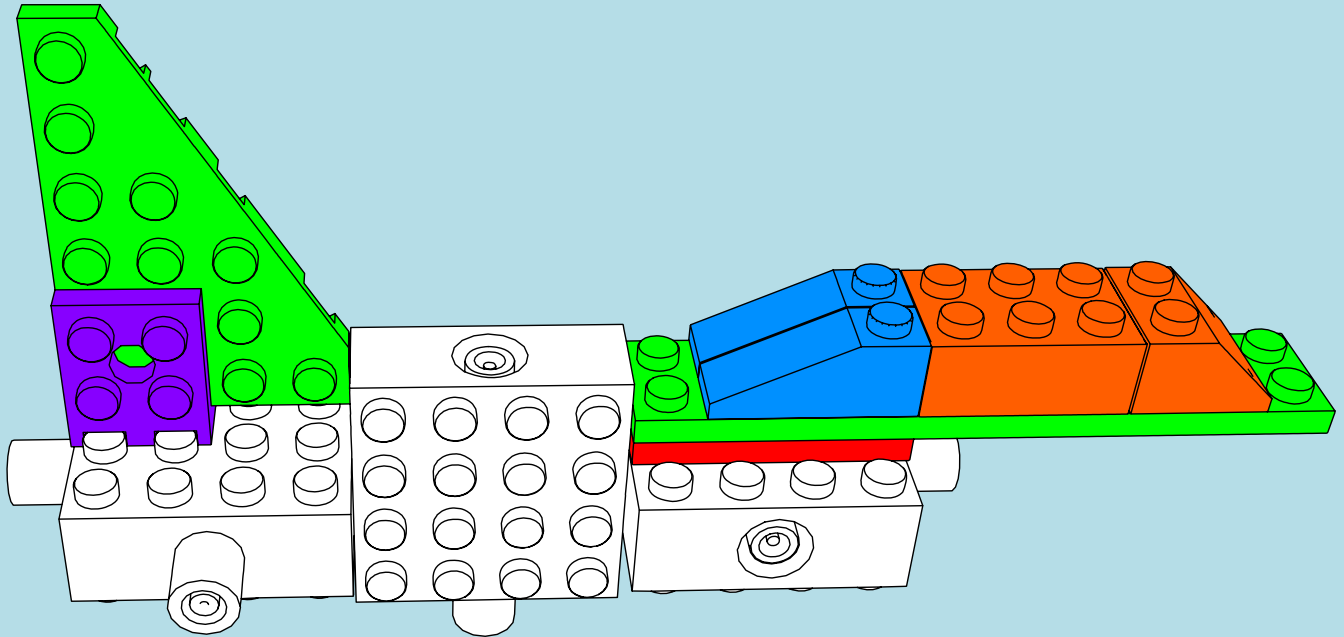

**LASER PEGS®**

The Ultimate Construction Toy For Kids®

MODELS  
MODÈLES  
**16 IN 1**  
MODELL • MODEL

**SPACE MARINE  
TROOP LANDER**

**G9030B**

**www.LaserPegs.com**

**WARNING:**  
**CHOKING HAZARD** - Small parts.  
Not for children under 3 yrs.  
Do not submerge in water.

2

**3**

4

5

6

7

8

8 a

SPACE MARINE TROOP LANDER: A high-powered, well-armed means of transporting soldiers from earth to the battlefields of outer space and beyond.

x1

LP-TPBV1

x2

LPP-1

x3

LPP-4

x4