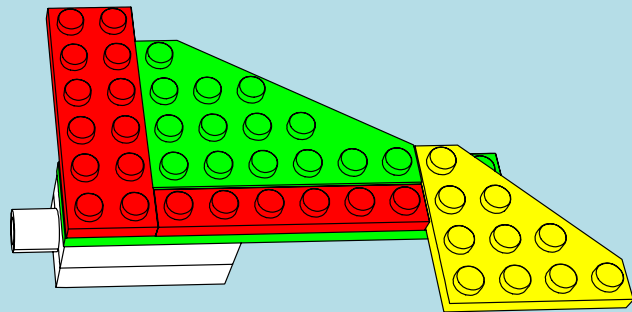

**LASER PEGS®**

The Ultimate Construction Toy For Kids®

MODELS  
MODÈLES  
**16 IN 1**  
MODELL • MODEL

**SPACE MARINE  
TROOP LANDER**

**G9030B**

**www.LaserPegs.com**

**WARNING:**  
**CHOKING HAZARD** - Small parts.  
Not for children under 3 yrs.  
Do not submerge in water.

**ATTENTION:**  
**DANGER DE SUFFOCATION** - Petits éléments.  
Ne convient pas aux enfants de moins de trois ans.  
Ne pas immerger le jeu dans l'eau.

**1**

2

3

4

5

6

1

SPACE MARINE TROOP LANDER: A high-powered, well-armed means of transporting soldiers from earth to the battlefields of outer space and beyond.

x1

LP-TPBV1

x2

LPP-1

x3

LPP-4

x4