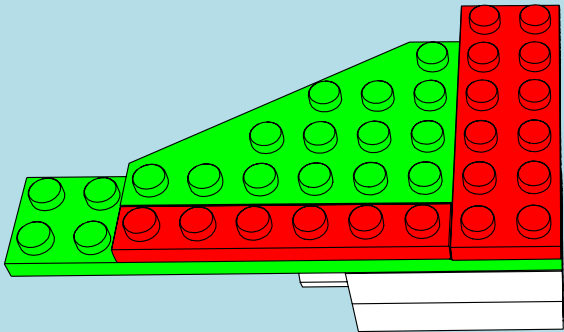

**LASER PEGS®**

The Ultimate Construction Toy For Kids®

MODELS  
MODÈLES  
**16 IN 1**  
MODELL • MODEL

**SPACE MARINE  
TROOP LANDER**

**G9030B**

**www.LaserPegs.com**

**WARNING:**  
**CHOKING HAZARD** - Small parts.  
Not for children under 3 yrs.  
Do not submerge in water.

**ATTENTION:**  
**DANGER DE SUFFOCATION** - Petits éléments.  
Ne convient pas aux enfants de moins de trois ans.  
Ne pas immerger le jeu dans l'eau.

**1**

2

3

4

5

6

1

2

**3**

4

5

6

7

8

8 a

SPACE MARINE TROOP LANDER: A high-powered, well-armed means of transporting soldiers from earth to the battlefields of outer space and beyond.

x1

LP-TPBV1

x2

LPP-1

x3

LPP-4

x4