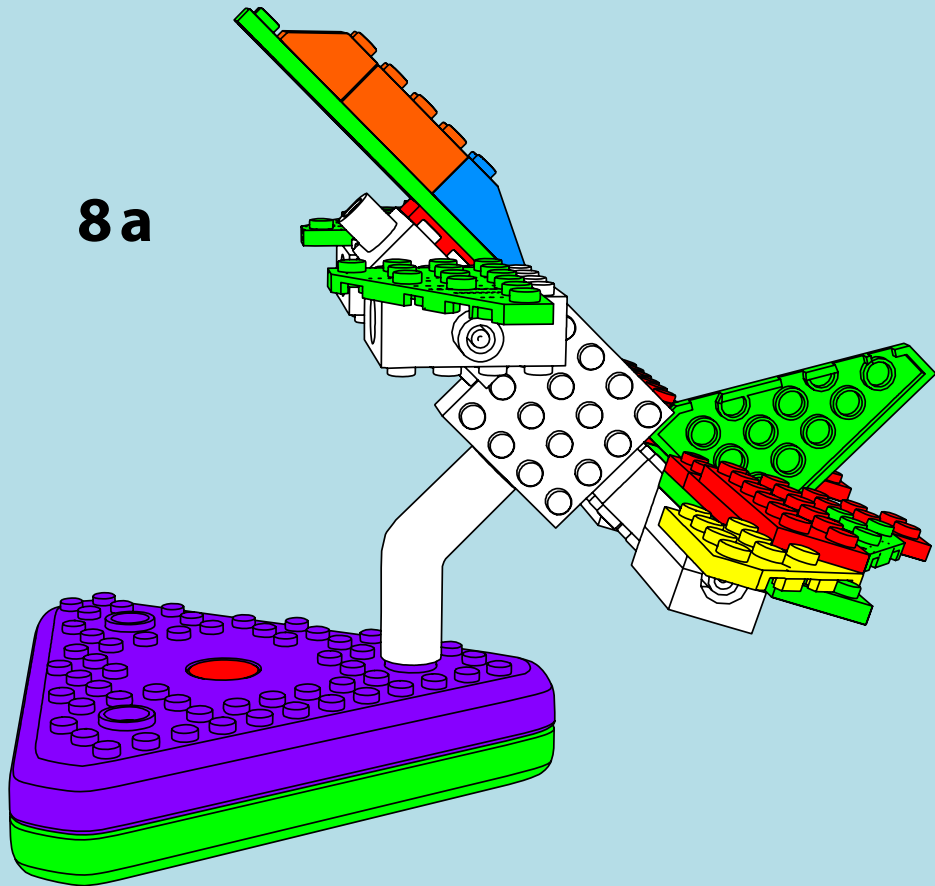

**LASER PEGS®**

The Ultimate Construction Toy For Kids®

MODELS  
MODÈLES  
**16 IN 1**  
MODELL • MODEL

**SPACE MARINE  
TROOP LANDER**

**G9030B**

**www.LaserPegs.com**

**WARNING:**  
**CHOKING HAZARD** - Small parts.  
Not for children under 3 yrs.  
Do not submerge in water.

**ATTENTION:**  
**DANGER DE SUFFOCATION** - Petits éléments.  
Ne convient pas aux enfants de moins de trois ans.  
Ne pas immerger le jeu dans l'eau.

**1**

2

3

4

5

6

1

2

**3**

4

5

6

7

8

8 a

SPACE MARINE TROOP LANDER: A high-powered, well-armed means of transporting soldiers from earth to the battlefields of outer space and beyond.

x1

LP-TPBV1

x2

LPP-1

x3

LPP-4

x4