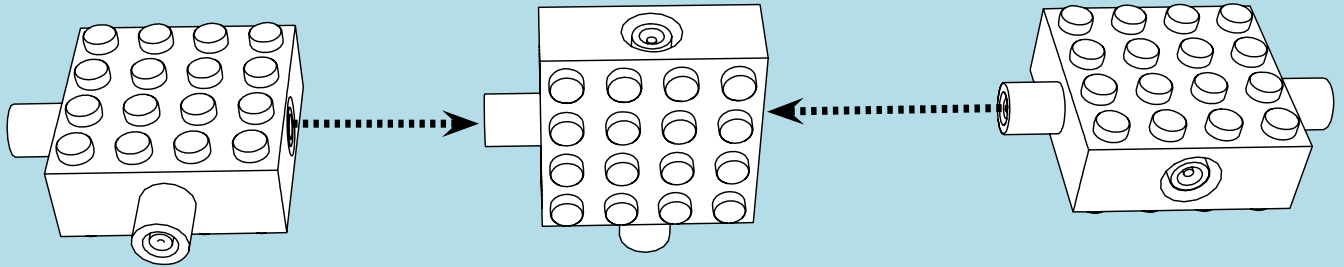

**LASER PEGS®**

The Ultimate Construction Toy For Kids®

MODELS  
MODÈLES  
**16 IN 1**  
MODELL • MODEL

**SPACE MARINE  
TROOP LANDER**

**G9030B**

**www.LaserPegs.com**

**WARNING:**  
**CHOKING HAZARD** - Small parts.  
Not for children under 3 yrs.  
Do not submerge in water.

**ATTENTION:**  
**DANGER DE SUFFOCATION** - Petits éléments.  
Ne convient pas aux enfants de moins de trois ans.  
Ne pas immerger le jeu dans l'eau.

**1**

2

3

4

5

6

1

SPACE MARINE TROOP LANDER: A high-powered, well-armed means of transporting soldiers from earth to the battlefields of outer space and beyond.

x1

LP-TPBV1

x2

LPP-1

x3

LPP-4

x4