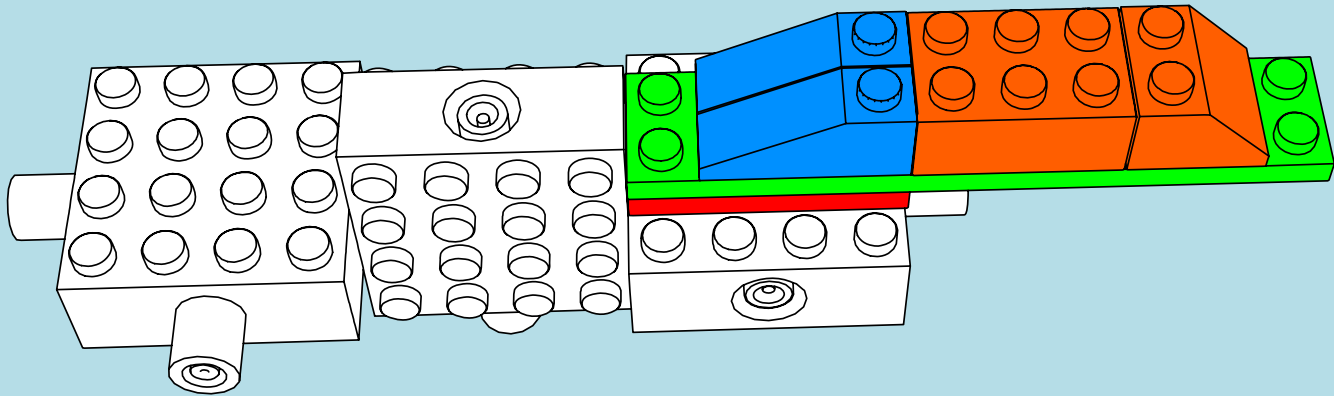

**LASER PEGS®**

The Ultimate Construction Toy For Kids®

MODELS  
MODÈLES  
**16 IN 1**  
MODELL • MODEL

**SPACE MARINE  
TROOP LANDER**

**G9030B**

**www.LaserPegs.com**

**WARNING:**  
**CHOKING HAZARD** - Small parts.  
Not for children under 3 yrs.  
Do not submerge in water.

2

**3**

4

5

6

7

8

8 a

SPACE MARINE TROOP LANDER: A high-powered, well-armed means of transporting soldiers from earth to the battlefields of outer space and beyond.

x1

LP-TPBV1

x2

LPP-1

x3

LPP-4

x4