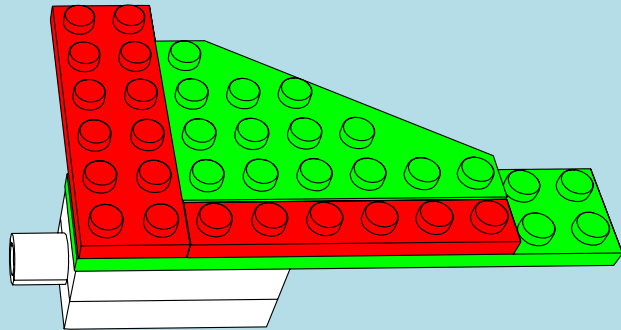

**LASER PEGS®**

The Ultimate Construction Toy For Kids®

MODELS  
MODÈLES  
**16 IN 1**  
MODELL • MODEL

**SPACE MARINE  
TROOP LANDER**

**G9030B**

**www.LaserPegs.com**

**WARNING:**  
**CHOKING HAZARD** - Small parts.  
Not for children under 3 yrs.  
Do not submerge in water.

**ATTENTION:**  
**DANGER DE SUFFOCATION** - Petits éléments.  
Ne convient pas aux enfants de moins de trois ans.  
Ne pas immerger le jeu dans l'eau.

**1**

2

3

4

5

6

1

SPACE MARINE TROOP LANDER: A high-powered, well-armed means of transporting soldiers from earth to the battlefields of outer space and beyond.

x1

LP-TPBV1

x2

LPP-1

x3

LPP-4

x4