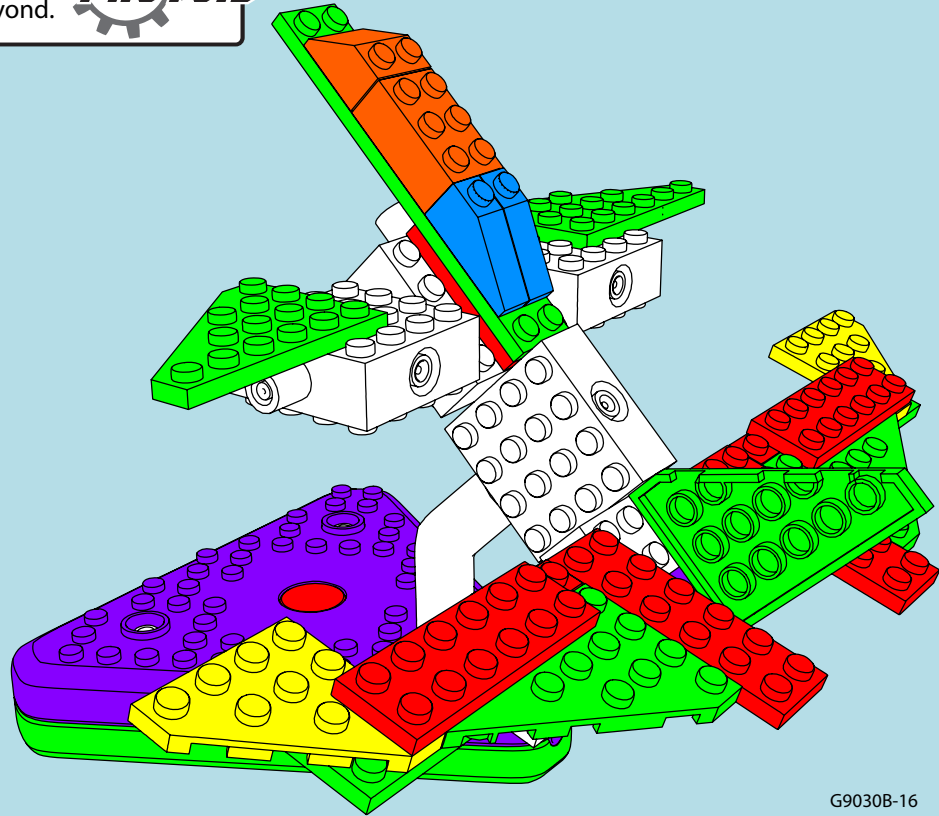

**LASER PEGS®**

The Ultimate Construction Toy For Kids®

MODELS  
MODÈLES  
**16 IN 1**  
MODELL • MODEL

**SPACE MARINE  
TROOP LANDER**

**G9030B**

**www.LaserPegs.com**

**WARNING:**  
**CHOKING HAZARD** - Small parts.  
Not for children under 3 yrs.  
Do not submerge in water.

2

**3**

4

5

6

7

8

8 a

SPACE MARINE TROOP LANDER: A high-powered, well-armed means of transporting soldiers from earth to the battlefields of outer space and beyond.

x1

LP-TPBV1

x2

LPP-1

x3

LPP-4

x4