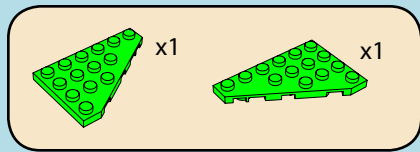

**LASER PEGS®**

The Ultimate Construction Toy For Kids®

MODELS  
MODÈLES  
**16 IN 1**  
MODELL • MODEL

**SPACE MARINE  
TROOP LANDER**

**G9030B**

**www.LaserPegs.com**

**WARNING:**  
**CHOKING HAZARD** - Small parts.  
Not for children under 3 yrs.  
Do not submerge in water.

**ATTENTION:**  
**DANGER DE SUFFOCATION** - Petits éléments.  
Ne convient pas aux enfants de moins de trois ans.  
Ne pas immerger le jeu dans l'eau.

**1**

2

3

4

5

6

1

SPACE MARINE TROOP LANDER: A high-powered, well-armed means of transporting soldiers from earth to the battlefields of outer space and beyond.

x1

LP-TPBV1

x2

LPP-1

x3

LPP-4

x4