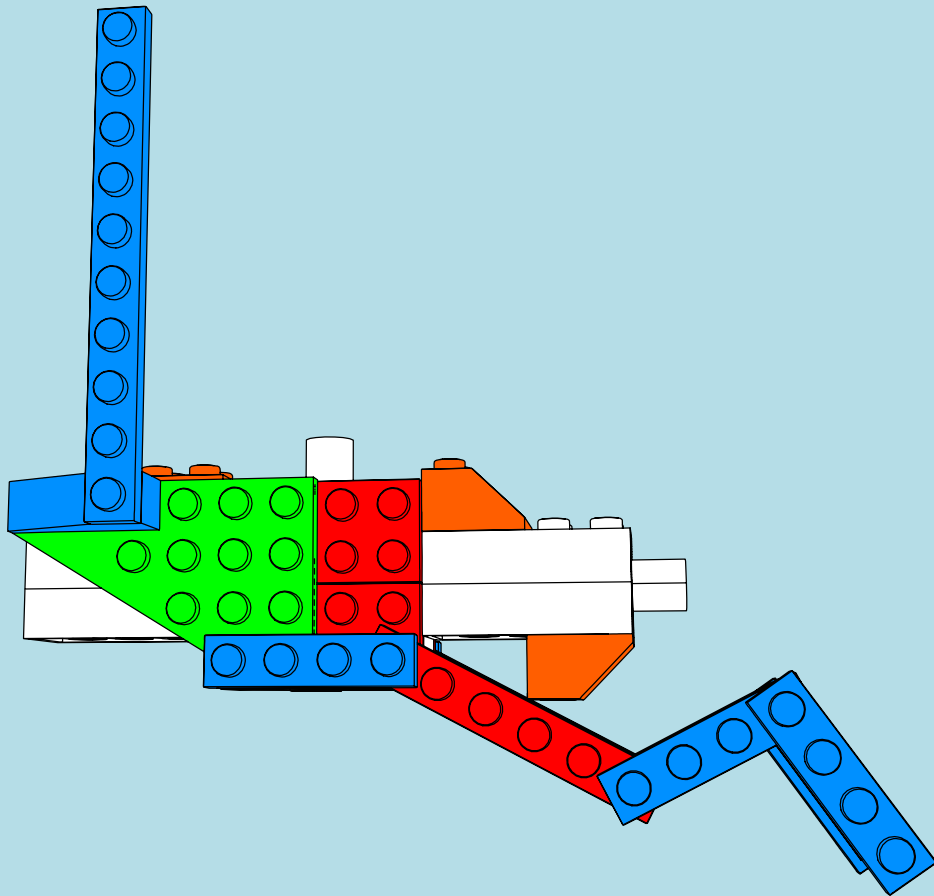

LASER PEGS®

The Ultimate Construction Toy For Kids®

MODELS
MODÈLES
16 IN 1
MODELL • MODEL

**OTHER WORLDLY
WALKER
G9030B**

www.LaserPegs.com

WARNING:
CHOKING HAZARD - Small parts.
Not for children under 3 yrs.
Do not submerge in water.

7

8

10

1

OTHER WORLDLY WALKER

1a

G9030B-10

3